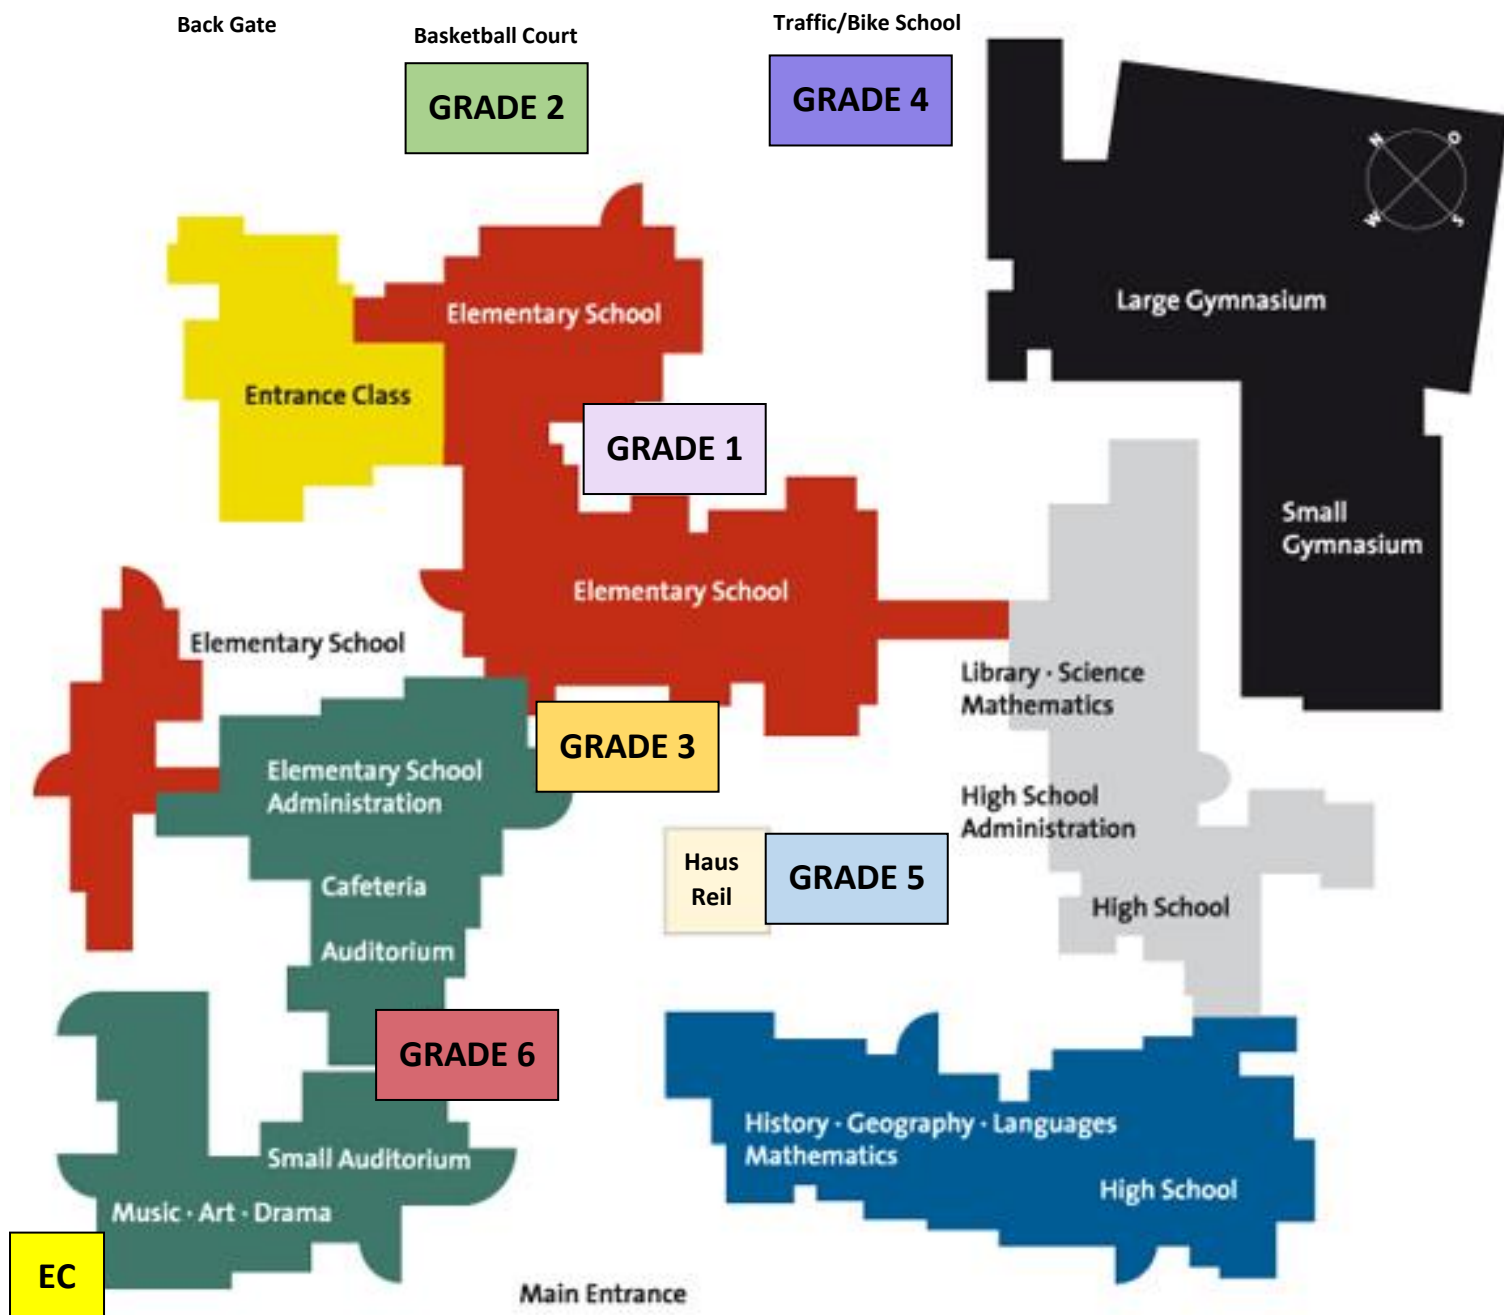

JFKS - Elementary School Corona Meeting Points

For the time BEFORE instruction begins

Effective 17.08.2021

Grade Level	Meeting Point	Enter building
Entrance Class	Driveway/Loading Zone	With the Homeroom Teacher
Grade 1	Area near door/soccer field	At the soccer field
Grade 2	Basketball court near back gate	Near the basketball court (back)
Grade 3	Entrance Red Building	Through the main entrance
Grade 4	Traffic/Bike School	Near the basketball court (back)
Grade 5	Deck area behind Haus Reil	At the soccer field
Grade 6	Hausmeister Office/Aula	Through the main entrance